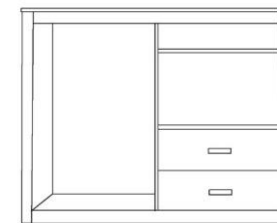

SERAFINI

Model Name
Serafini King Headboard

Dimensions
78"W x 1 1/2"D x 42"H

Color/Finish
Dark Mocha and walnut

- Notes**
- Solid wood frame
 - Wood cleat for flush wall mounting

Model Name
Serafini Nightstand

Dimensions
22"W x 16"D x 28"H

Color/Finish
Dark Mocha and walnut

- Notes**
- Single-drawer
 - Solid wood edges
 - High Pressure Laminate Top

Model Name
Serafini Writing Desk

Dimensions
48"W x 26"D x 30"H

Color/Finish
Dark Mocha and walnut

- Notes**
- Single-drawer
 - Solid wood edges
 - High Pressure Laminate Top

Model Name
Serafini Microfridge Unit

Dimensions
54"W x 26"D x 44"H

Color/Finish
Dark Mocha and walnut

- Notes**
- 2-drawers
 - Solid wood edges
 - High Pressure Laminate Top

Dimensions
34"W x 20"D x 18"H

Color/Finish
Dark Mocha

- Notes**
- Solid wood edges
 - High Pressure Laminate Top

Model Name
Serafini Custom Luggage Bench

Dimensions
30"W x 18"D x 17"H

Color/Finish
Dark Mocha (With Fabric)