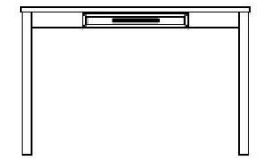

SERAFINI

Model Name
Serafini King Headboard

Dimensions
78"W x 1 1/2"D x 42"H

Color/Finish
Dark Mocha and walnut

- Notes**
- Solid wood frame
 - Wood cleat for flush wall mounting

Model Name
Serafini Nightstand

Dimensions
22"W x 16"D x 28"H

Color/Finish
Dark Mocha and walnut

- Notes**
- Single-drawer
 - Solid wood edges
 - High Pressure Laminate Top

Model Name
Serafini Writing Desk

Dimensions
48"W x 26"D x 30"H

Color/Finish
Dark Mocha and walnut

- Notes**
- Single-drawer
 - Solid wood edges
 - High Pressure Laminate Top

Model Name
Serafini Microfridge Unit

Dimensions
54"W x 26"D x 44"H

Color/Finish
Dark Mocha and walnut

- Notes**
- 2-drawers
 - Solid wood edges
 - High Pressure Laminate Top

- Notes**
- Solid wood edges and legs
 - Upholstered seat
 - Optional High pressure laminate top

Model Name
Serafini Corner Table

Dimensions
26"W x 26"D x 18"H

Color/Finish
Dark Mocha

- Notes**
- Solid wood edges
 - High Pressure Laminate Top