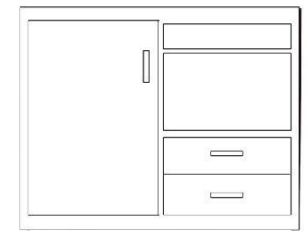

# P-TEX

**Model Name**  
P-TEX Aria King Headboard

**Dimensions**  
78"W x 1 1/2"D x 48"H

**Color/Finish**  
Dark Mocha with Asccents of Brushed chrome

- Notes**
- Solid wood frame
  - Wood cleat for flush wall mounting

**Model Name**  
P-TEX Aria Nightstand

**Dimensions**  
22"W x 18"D x 27"H

**Color/Finish**  
Dark Mocha with Asccents of Brushed chrome

- Notes**
- Single-drawer
  - Solid wood edges
  - High Pressure Laminate Top

**Model Name**  
P-TEX Aria Microfridge Unit

**Dimensions**  
54"W x 22"D x 44"H

**Color/Finish**  
Dark Mocha with Asccents of Brushed chrome

- Notes**
- 2-drawers
  - Solid wood edges
  - Fridge and Microwave housing
  - Single door

**Model Name**  
P-TEX Aria Writing Desk

**Dimensions**  
48"W x 24"D x 31"H

**Color/Finish**  
Dark Mocha with Asccents of Brushed chrome

- Notes**
- Single-drawer
  - Solid wood edges
  - High Pressure Laminate Top