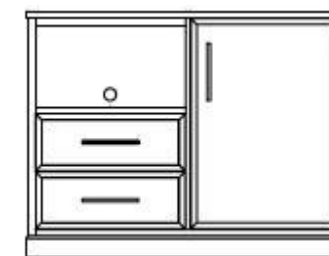

# Exedra

**Model Name**  
Exedra King Headboard

**Dimensions**  
78"W x 1 1/2"D x 42"H

**Color/Finish**  
Dark Mocha with Ascents of Zebrawood Veneers

- Notes**
- Solid wood frame
  - Wood cleat for flush wall mounting

**Model Name**  
Exedra Nightstand

**Dimensions**  
22"W x 16"D x 28"H

**Color/Finish**  
Dark Mocha with Ascents of Zebrawood Veneers

- Notes**
- Single-drawer
  - Solid wood edges
  - High Pressure Laminate Top

**Model Name**  
Exedra Writing Desk

**Dimensions**  
48"W x 26"D x 30"H

**Color/Finish**  
Dark Mocha with Ascents of Zebrawood Veneers

- Notes**
- Single-drawer
  - Solid wood edges
  - High Pressure Laminate Top

**Model Name**  
Exedra Media Chest

**Dimensions**  
42"W x 26"D x 36"H

**Color/Finish**  
Dark Mocha with Ascents of Zebrawood Veneers

- Notes**
- 3-drawers
  - Solid wood edges
  - High Pressure Laminate Top