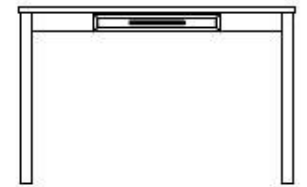

# Exedra

**Model Name**  
Exedra King Headboard

**Dimensions**  
78"W x 1 1/2"D x 42"H

**Color/Finish**  
Dark Mocha with Ascents of Zebrawood Veneers

- Notes**
- Solid wood frame
  - Wood cleat for flush wall mounting

**Model Name**  
Exedra Nightstand

**Dimensions**  
22"W x 16"D x 28"H

**Color/Finish**  
Dark Mocha with Ascents of Zebrawood Veneers

- Notes**
- Single-drawer
  - Solid wood edges
  - High Pressure Laminate Top

**Model Name**  
Exedra Writing Desk

**Dimensions**  
48"W x 26"D x 30"H

**Color/Finish**  
Dark Mocha with Ascents of Zebrawood Veneers

- Notes**
- Single-drawer
  - Solid wood edges
  - High Pressure Laminate Top

**Model Name**  
Exedra Media Chest

**Dimensions**  
42"W x 26"D x 36"H

**Color/Finish**  
Dark Mocha with Ascents of Zebrawood Veneers

- Notes**
- 3-drawers
  - Solid wood edges
  - High Pressure Laminate Top